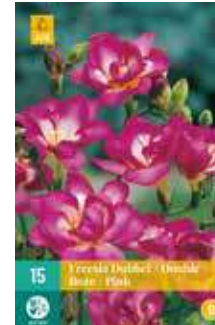

111.790 |
Orchid Beauty

**FREESIA
SINGLE
&
DOUBLE**

112.730 5/+
Double Blue

112.760 5/+
Double Yellow

112.790 5/+
Double Red

112.820 5/+
Double Pink

112.850 5/+
Double White

112.870 5/+
Single Mix