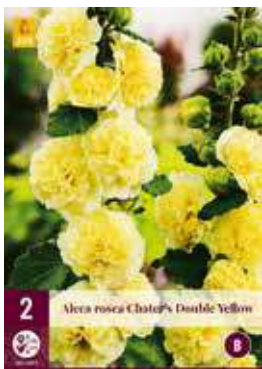

120.395
Alcea rosea Chater's
Double Yellow