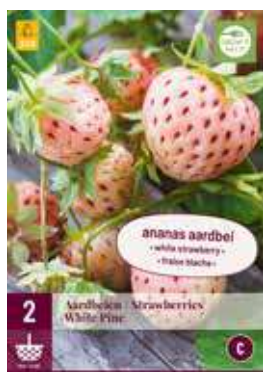

129.410 | 🌱 |
Fragaria White Pine
Strawberries