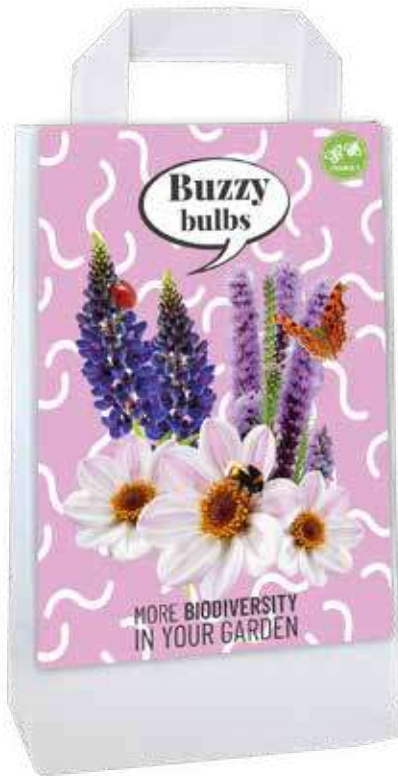

127.855
Phlox paniculata
Swizzle Blue

127.910
Phlox paniculata
Yunique Orange Elite

128.200
Rudbeckia Black
Beauty

128.520
Sidalcea Party Girl

128.550
Tanacetum Robinson
Red

128.700
Tricyrtis hirta

128.800
Tritoma (Kniphofia)
Alcazar

*Bulb Gifts
from the Grower*

NEW
NIEUW • NOUVEAU

Buzzy Bulbs

BUZZY BULBS PURPLE

701.500

Mix of 15 various summer flowering bulbs and perennials

BUZZY BULBS PINK

701.510