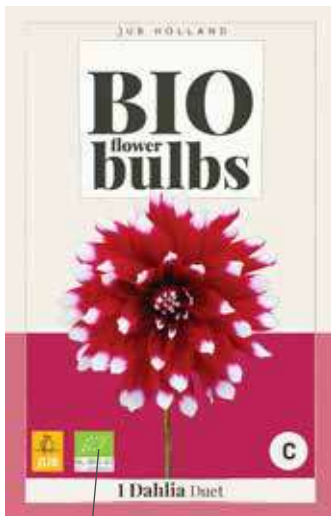

FRONT

The official international SKAL logo used for organic (bio) products